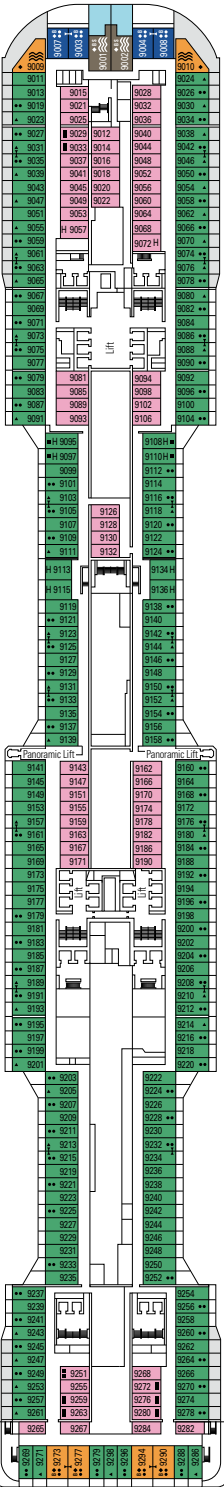

## DECK PLANS & ACCOMMODATIONS

2.201 CABINS  
5.655 GUESTS

#### LEGEND

▲	Sofa bed
◆	Double sofa bed
■	3 <sup>rd</sup> bed is a pullman bed
■ ■	3 <sup>rd</sup> and 4 <sup>th</sup> beds are pullman beds
● ●	Bunk bed or sofa that can be converted into bunk bed (3 <sup>rd</sup> and 4 <sup>th</sup> beds); bunk beds are not suitable for children under the age of 6.
↔	Connecting cabins
H	Cabin for guests with disabilities or reduced mobility
B	Cabin with bathtub
BS	Cabin with bathtub and shower
⦿	Cabins with obstructed view
⊞	Terrace with whirlpool bath
▒	Balcony with partial or lateral view
▒	Balcony with metal balustrade
▒	Balcony with half glass half metal balustrade

#### CABIN CATEGORIES

Cabin Category	Code	Occupancy
MSC Yacht Club Royal Suite	YC3	15
MSC Yacht Club Duplex Suite with whirlpool	YJD	9-12
MSC Yacht Club Deluxe Suite	YC1	14-18
MSC Yacht Club Interior Suite	YIN	14-16
Grand Suite Aurea with terrace and whirlpool	SXJ	12
Premium Suite Aurea with terrace and whirlpool	SLJ	9-13
Premium Suite Aurea	SL1	9-14
Balcony Aurea	BA	11-13
Deluxe Balcony	BR3	13-14
Deluxe Balcony	BR2	11-12
Deluxe Balcony	BR1	8-10
Deluxe Balcony with partial view	BP	8-14
Studio Balcony	BS	13-14
Premium Ocean View	OL2	9-11
Deluxe Ocean View	OR1	5
Junior Ocean View <sup>oo</sup>	OM2	8
Junior Ocean View with obstructed view <sup>oo</sup>	OO	8
Deluxe Interior	IR2	10-14
Deluxe Interior	IR1	5-10
Studio Interior <sup>o</sup>	IS	5-14

DECK 5  
OPERA

DECK 6  
MUSICA

DECK 7  
FANTASIA

DECK 8  
MERAVIGLIA

LONDON THEATRE

BUTCHER'S CUT

DECK 9  
SEASIDE

DECK 10  
SEASIDE EVO