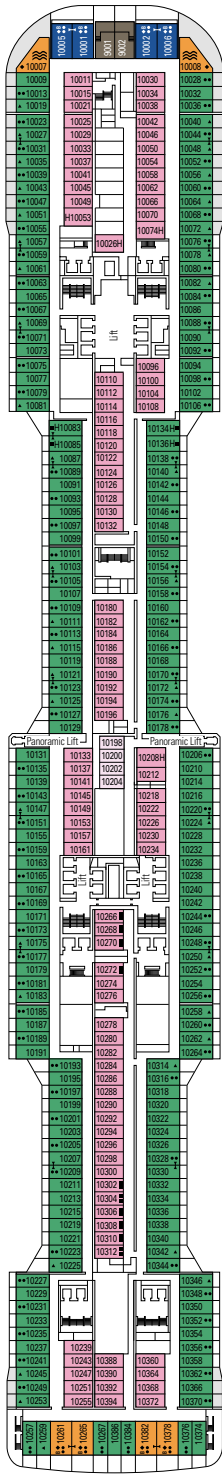

## DECK PLANS & ACCOMMODATIONS

2.201 CABINS  
5.655 GUESTS

#### LEGEND

▲	Sofa bed
◆	Double sofa bed
■	3 <sup>rd</sup> bed is a pullman bed
■ ■	3 <sup>rd</sup> and 4 <sup>th</sup> beds are pullman beds
● ●	Bunk bed or sofa that can be converted into bunk bed (3 <sup>rd</sup> and 4 <sup>th</sup> beds); bunk beds are not suitable for children under the age of 6.
↔	Connecting cabins
H	Cabin for guests with disabilities or reduced mobility
B	Cabin with bathtub
BS	Cabin with bathtub and shower
⦿	Cabins with obstructed view
⊞	Terrace with whirlpool bath
▒	Balcony with partial or lateral view
▒	Balcony with metal balustrade
▒	Balcony with half glass half metal balustrade

#### CABIN CATEGORIES

Cabin Category	Code	Occupancy
MSC Yacht Club Royal Suite	YC3	15
MSC Yacht Club Duplex Suite with whirlpool	YJD	9-12
MSC Yacht Club Deluxe Suite	YC1	14-18
MSC Yacht Club Interior Suite	YIN	14-16
Grand Suite Aurea with terrace and whirlpool	SXJ	12
Premium Suite Aurea with terrace and whirlpool	SLJ	9-13
Premium Suite Aurea	SL1	9-14
Balcony Aurea	BA	11-13
Deluxe Balcony	BR3	13-14
Deluxe Balcony	BR2	11-12
Deluxe Balcony	BR1	8-10
Deluxe Balcony with partial view	BP	8-14
Studio Balcony	BS	13-14
Premium Ocean View	OL2	9-11
Deluxe Ocean View	OR1	5
Junior Ocean View <sup>oo</sup>	OM2	8
Junior Ocean View with obstructed view <sup>oo</sup>	OO	8
Deluxe Interior	IR2	10-14
Deluxe Interior	IR1	5-10
Studio Interior <sup>o</sup>	IS	5-14

DECK 5  
OPERA

DECK 6  
MUSICA

DECK 7  
FANTASIA

DECK 8  
MERAVIGLIA

LONDON THEATRE

BUTCHER'S CUT

DECK 9  
SEASIDE

DECK 10  
SEASIDE EVO