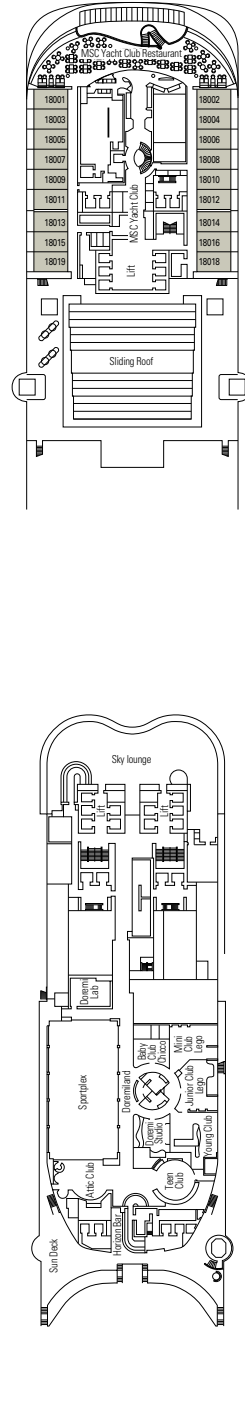

DECK 18
DIVINA