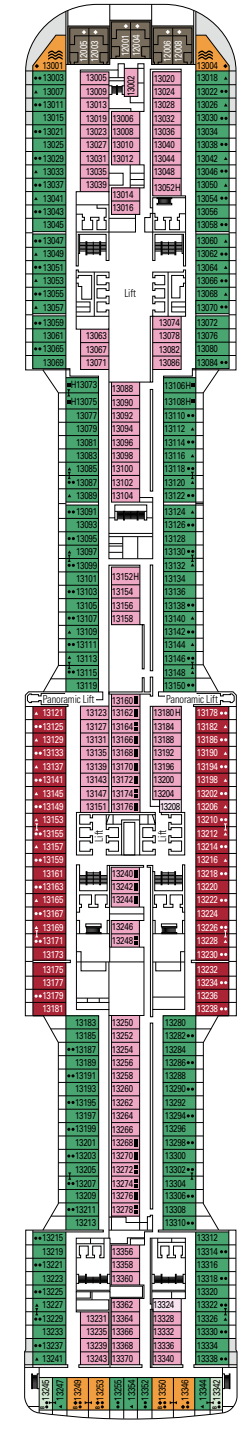

DECK 13
MAGNIFICA