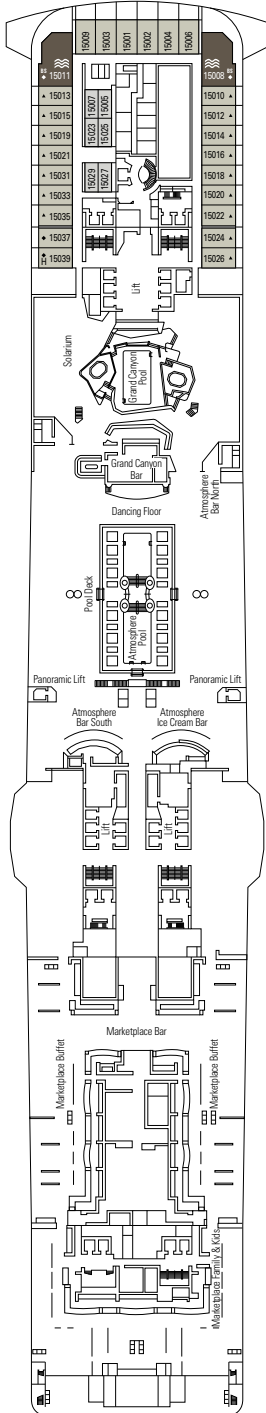

DECK 15
PREZIOSA