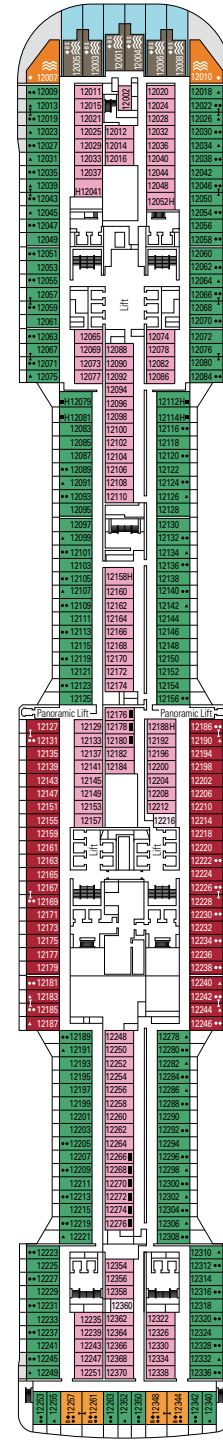

DECK 12
GRANDIOSA