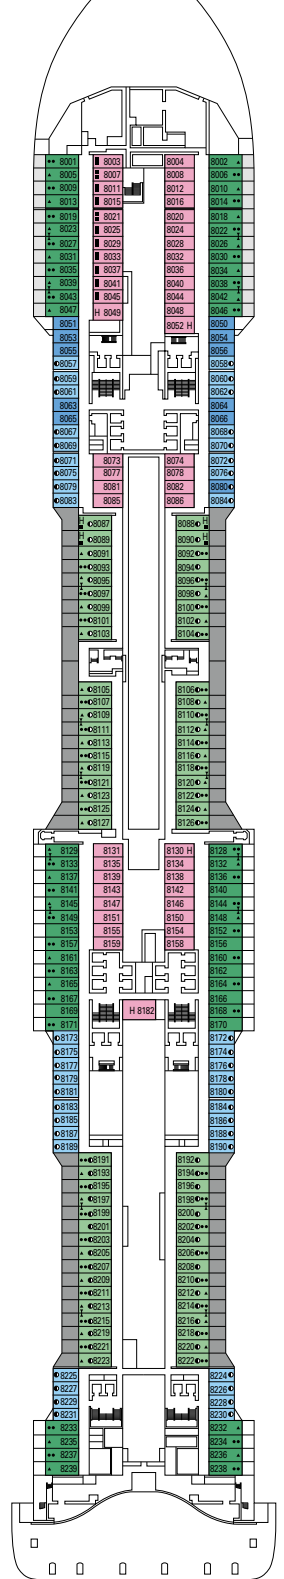

#### LEGEND

▲	Sofa bed
◆	Double sofa bed
■	3 <sup>rd</sup> bed is a pullman bed
■ ■	3 <sup>rd</sup> and 4 <sup>th</sup> beds are pullman beds
● ●	Bunk bed or sofa that can be converted into bunk bed (3 <sup>rd</sup> and 4 <sup>th</sup> beds); bunk beds are not suitable for children under the age of 6.
↔	Connecting cabins
H	Cabin for guests with disabilities or reduced mobility
B	Cabin with bathtub
BS	Cabin with bathtub and shower
⦿	Cabins with obstructed view
⊞	Terrace with whirlpool bath
▒	Balcony with partial or lateral view
▒	Balcony with metal balustrade
▒	Balcony with half glass half metal balustrade

#### CABIN CATEGORIES

Cabin Category	Code	Occupancy
MSC Yacht Club Royal Suite	YC3	15
MSC Yacht Club Duplex Suite with whirlpool	YJD	9-12
MSC Yacht Club Deluxe Suite	YC1	14-18
MSC Yacht Club Interior Suite	YIN	14-16
Grand Suite Aurea with terrace and whirlpool	SXJ	12
Premium Suite Aurea with terrace and whirlpool	SLJ	9-13
Premium Suite Aurea	SL1	9-14
Balcony Aurea	BA	11-13
Deluxe Balcony	BR3	13-14
Deluxe Balcony	BR2	11-12
Deluxe Balcony	BR1	8-10
Deluxe Balcony with partial view	BP	8-14
Studio Balcony	BS	13-14
Premium Ocean View	OL2	9-11
Deluxe Ocean View	OR1	5
Junior Ocean View <sup>oo</sup>	OM2	8
Junior Ocean View with obstructed view <sup>oo</sup>	OO	8
Deluxe Interior	IR2	10-14
Deluxe Interior	IR1	5-10
Studio Interior <sup>o</sup>	IS	5-14

DECK 5  
OPERA

DECK 6  
MUSICA

DECK 7  
FANTASIA

DECK 8  
MERAVIGLIA

LONDON THEATRE

BUTCHER'S CUT

DECK 9  
SEASIDE

DECK 10  
SEASIDE EVO