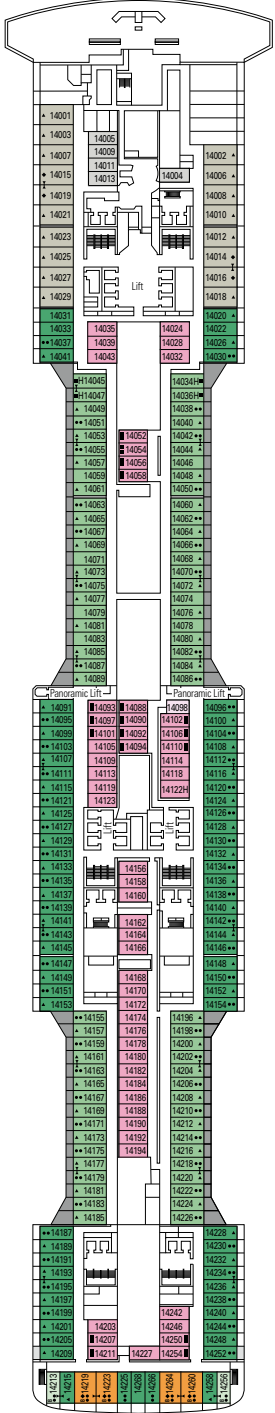

DECK 14
WORLD CLASS