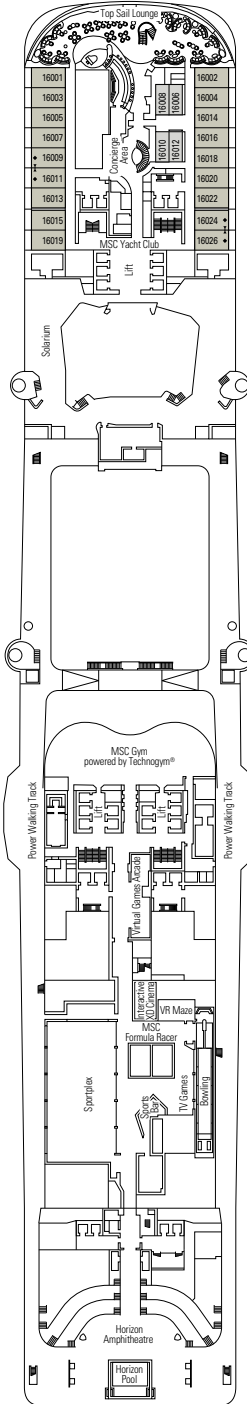

DECK 16
SEAVIEW