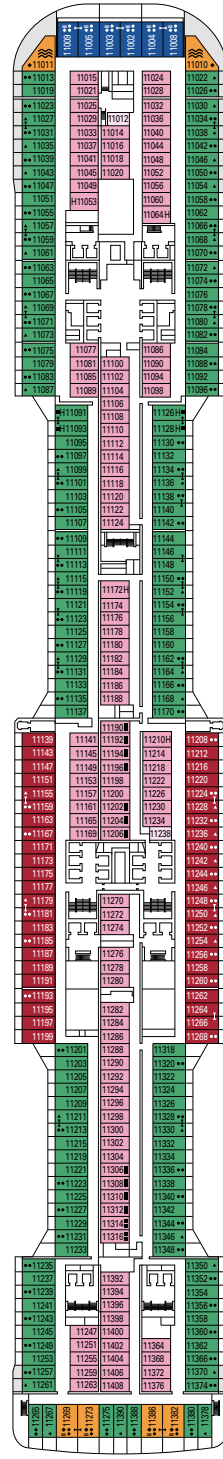

## DECK PLANS & ACCOMMODATIONS

2.201 CABINS  
5.655 GUESTS

#### LEGEND

▲	Sofa bed
◆	Double sofa bed
■	3 <sup>rd</sup> bed is a pullman bed
■ ■	3 <sup>rd</sup> and 4 <sup>th</sup> beds are pullman beds
● ●	Bunk bed or sofa that can be converted into bunk bed (3 <sup>rd</sup> and 4 <sup>th</sup> beds); bunk beds are not suitable for children under the age of 6.
↔	Connecting cabins
H	Cabin for guests with disabilities or reduced mobility
B	Cabin with bathtub
BS	Cabin with bathtub and shower
⦿	Cabins with obstructed view
⊞	Terrace with whirlpool bath
▒	Balcony with partial or lateral view
▒	Balcony with metal balustrade
▒	Balcony with half glass half metal balustrade

#### CABIN CATEGORIES

Cabin Category	Code	Occupancy
MSC Yacht Club Royal Suite	YC3	15
MSC Yacht Club Duplex Suite with whirlpool	YJD	9-12
MSC Yacht Club Deluxe Suite	YC1	14-18
MSC Yacht Club Interior Suite	YIN	14-16
Grand Suite Aurea with terrace and whirlpool	SXJ	12
Premium Suite Aurea with terrace and whirlpool	SLJ	9-13
Premium Suite Aurea	SL1	9-14
Balcony Aurea	BA	11-13
Deluxe Balcony	BR3	13-14
Deluxe Balcony	BR2	11-12
Deluxe Balcony	BR1	8-10
Deluxe Balcony with partial view	BP	8-14
Studio Balcony	BS	13-14
Premium Ocean View	OL2	9-11
Deluxe Ocean View	OR1	5
Junior Ocean View <sup>oo</sup>	OM2	8
Junior Ocean View with obstructed view <sup>oo</sup>	OO	8
Deluxe Interior	IR2	10-14
Deluxe Interior	IR1	5-10
Studio Interior <sup>o</sup>	IS	5-14

DECK 5  
OPERA

DECK 6  
MUSICA

DECK 7  
FANTASIA

DECK 8  
MERAVIGLIA

LONDON THEATRE

BUTCHER'S CUT

DECK 9  
SEASIDE

DECK 10  
SEASIDE EVO