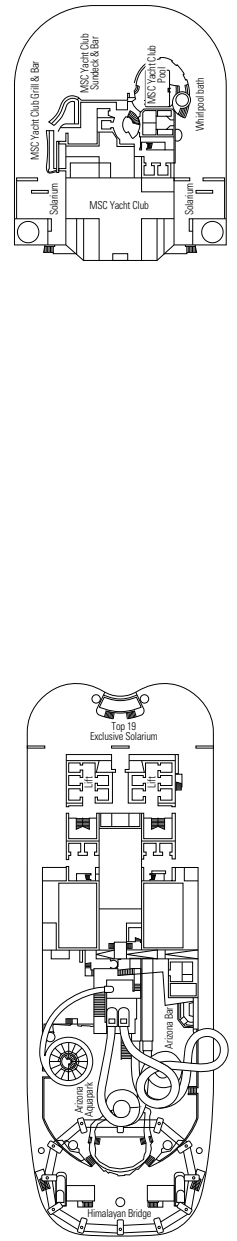

DECK 19
SPLENDIDA